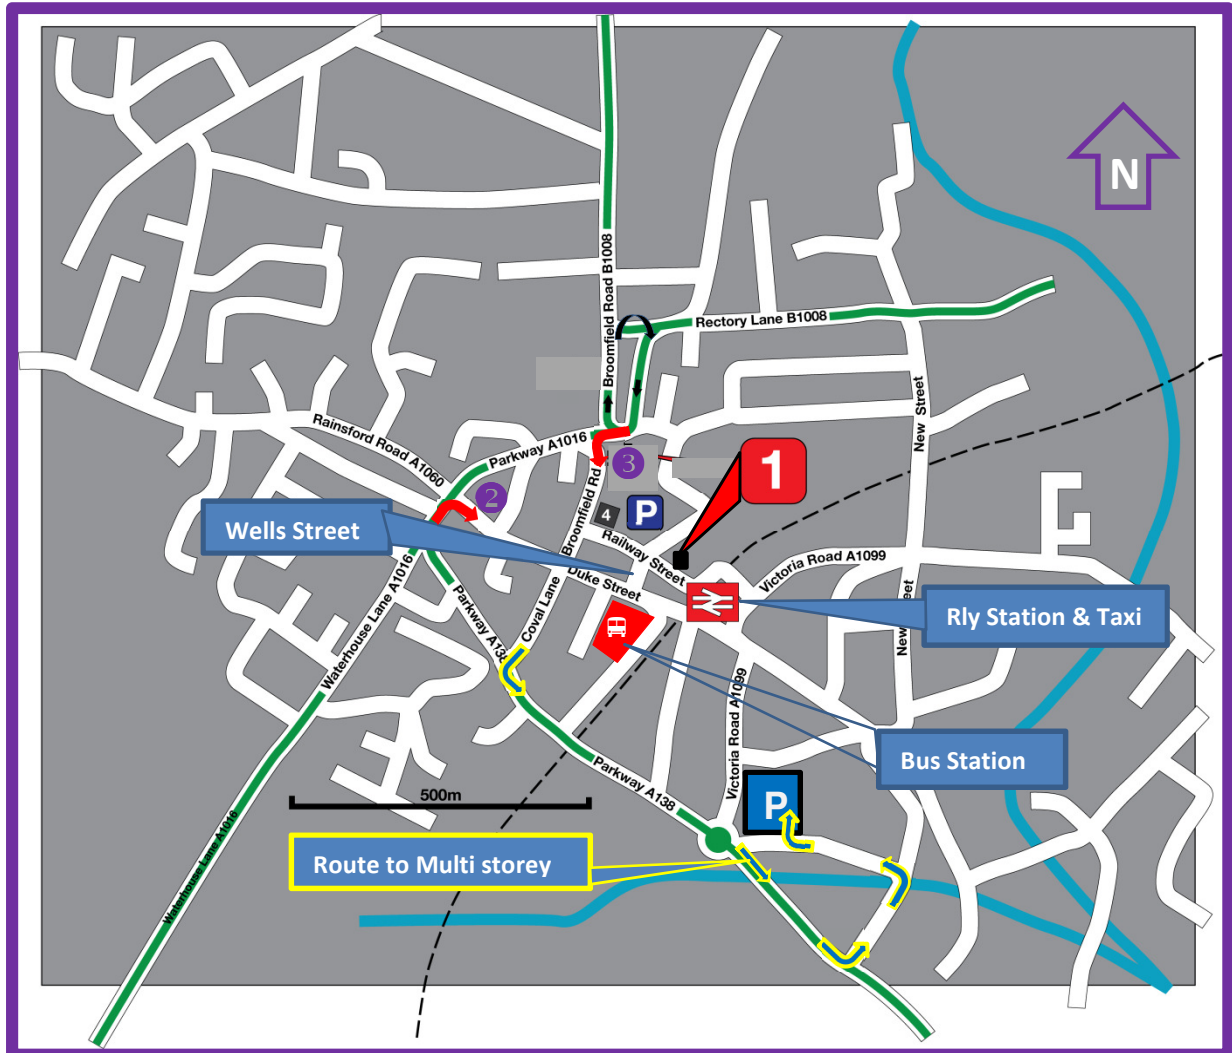

Directions to DCS Counselling Practice – by road

Chelmsford Wellbeing Centre, Signal Chambers, 13 Railway Street, Chelmsford, CM1 1QS

T: 01245 349 440

1

DCS Counselling Practice is located at Signal Chambers, 13 Railway Street, CHELMSFORD, CM1 1QS. Limited metered street parking maybe available, or in the adjacent car park. Metered street parking is also available in Broomfield Road.

2

Approaching from **A138 Parkway**, or **Waterhouse Lane A1016**: turn **Right** at junction with Rainsford Road, into Duke Street. At the Traffic Lights, straight on; then opposite the Bus Station, turn **L** into Wells Street; DCS is in front of you in Railway Street.

3

Approaching from Broomfield Road **A1008**: enter gyratory system, and turn **LEFT** into Broomfield Road South. Limited street parking maybe available. Otherwise, continue to junction with Duke Street and turn **L** at the lights; opposite the Bus Station, **L** again into Wells St; DCS is in front of you in Railway Street. Limited metered street parking maybe available, or the adjacent car park, behind The Ship.

4

Landmark: The Ship, Public House. Short Stay Car park in Railway Street, behind PH, accessible from Wells Street.
There is a multi-storey car park at the Junction of Parkway and Victoria Road.